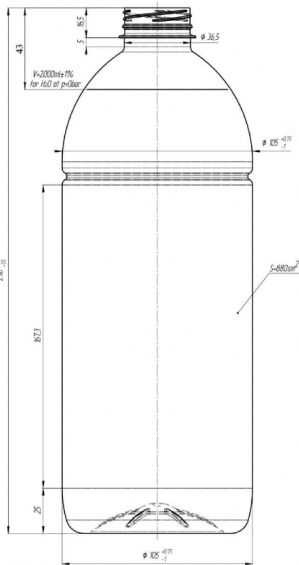

### General info

Item no. (SKU):	<b>LS1032334102</b>
Family / Range:	<b>Bobby</b>
Capacity:	<b>2000ml</b>
Neck:	<b>38mm 3-Start</b>
Weight:	<b>37</b>
Shape:	<b>Round</b>
Material:	<b>PET</b>
Colour:	<b>All Colours Available</b>
Print Areas:	
Country of Origin:	<b>Lithuania</b>

#### Packed in Boxes

Box Dimensions (mm):	<b>594 x 394 x 448</b>
Quantity per box (pcs):	<b>32</b>
Boxes per pallet (pcs):	<b>20</b>
Quantity per pallet (pcs):	<b>640</b>
Net weight (kg):	<b>24</b>
Gross weight (kg):	<b>46</b>
Pallet height (mm):	<b>2400</b>

#### Packed in PE bags on trays (Full pallet)

Tray dimensions (mm):	<b>1200 x 800 x 50</b>
Quantity per tray (pcs):	<b>85</b>
Quantity per PE bag (pcs):	<b>85</b>
PE bags per tray (pcs):	<b>1</b>
Trays per pallet (pcs):	<b>7</b>
Quantity per pallet (pcs):	<b>595</b>
Net weight (kg):	<b>22</b>
Gross weight (kg):	<b>35</b>
Pallet height (mm):	<b>2400</b>